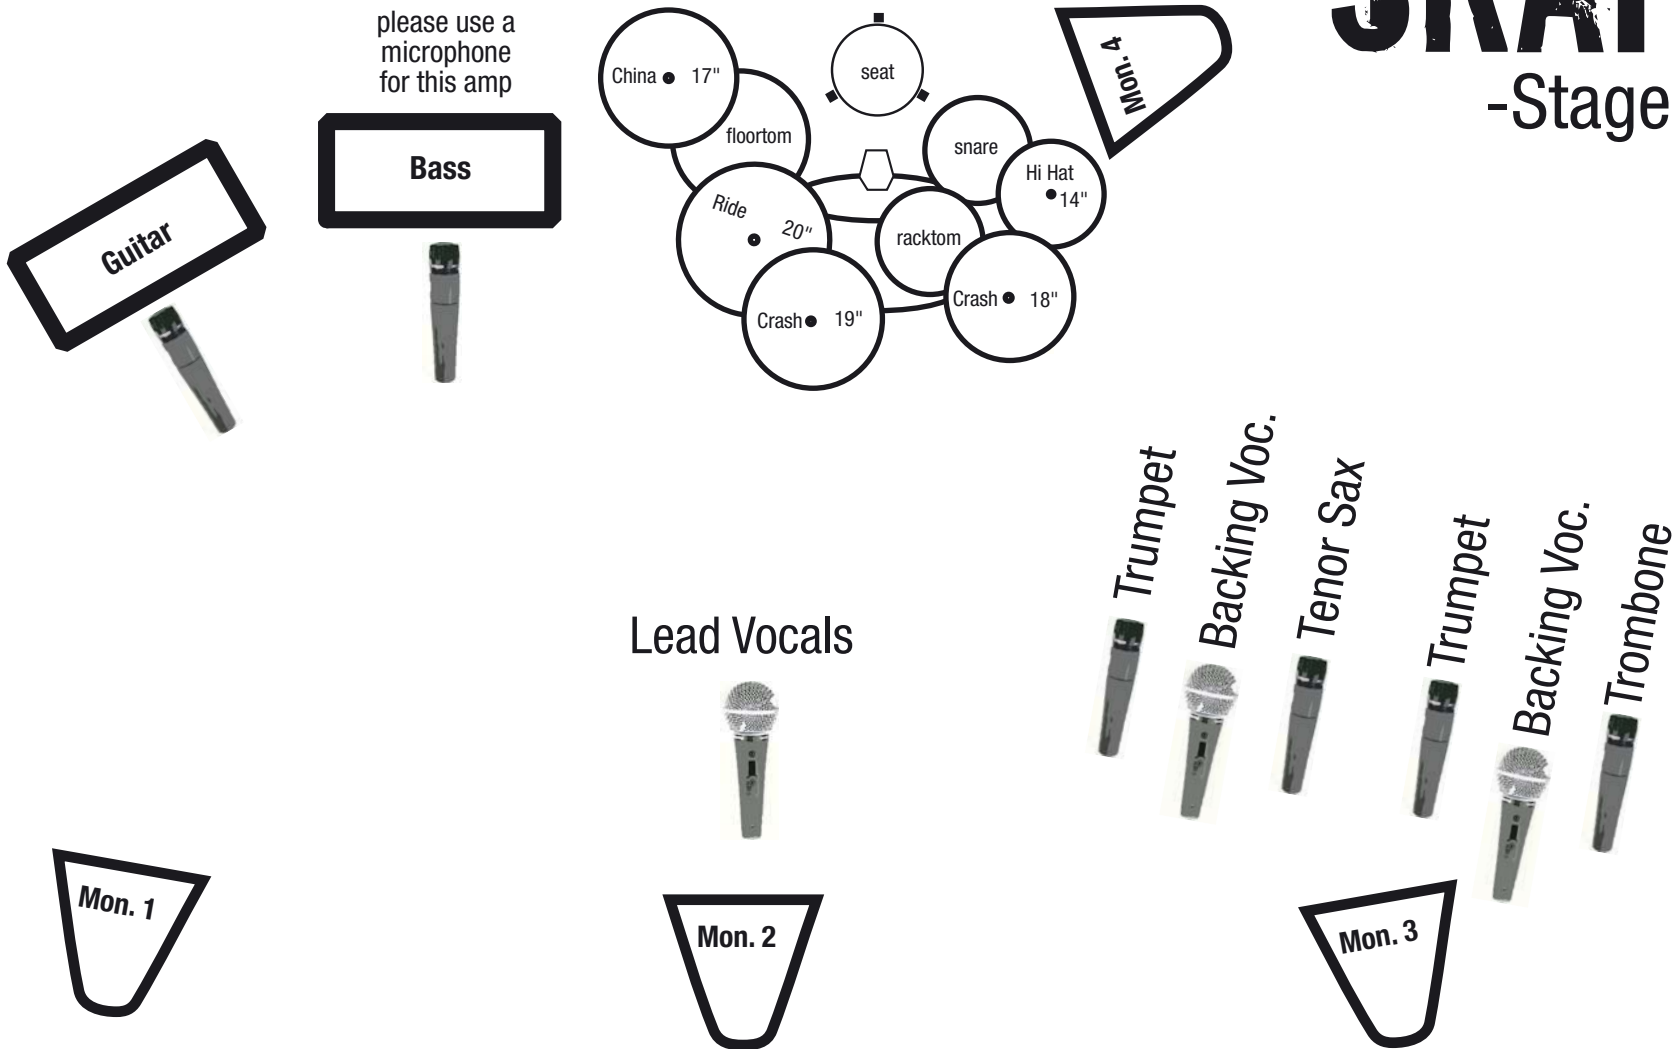

# SKAFIELD

## -Stageplan-

- Mon. 1 - Lead Vocals, Horn Section, Bass, Bassdrum
- Mon. 2 - Lead Vocals, Guitar, Horn Section, Bass, Snare!, Bassdrum!
- Mon. 3 - Lead Vocals, Backing Vocals, Horn Section, Guitar, Bass, Bassdrum
- Mon. 4 - Lead Vocals, Guitar, Horn Section, Bass, Bassdrum